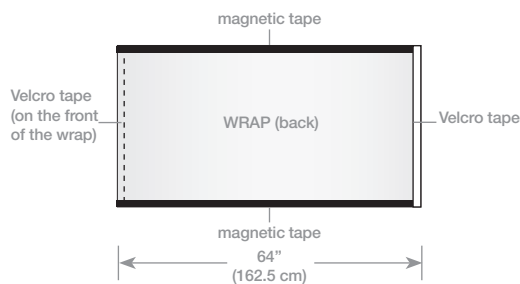

## OPTIONAL PARTS & ACCESSORIES

**45611** Bottom Plate, Light Grey, diam. 22" (56 cm)

**45612** Top Plate, Light Grey, diam. 22" (56 cm)

**45613** Middle Plate, Light Grey, diam. 22" (56 cm)

**46115** FrontrunnerWrap, Black (indicate height,max. 48" / 122 cm)

**45625** Transparent PanelWrap incl. bottom shelf (Grey / Black)  
(indicate height,max. 48" / 122 cm)

**45617** Nylon Bag, Padded, Black

**PACKAGING:** Carton boxes

With customize backlit section

top & bottom plates diam.  
22" (56 cm)

graphic panel diam.  
20" (51 cm)

The wrap is vertically connected with Velcro tape and attached to the plates with magnetic tape.

The two vertical ends of the wrap join with Velcro tape

**PLATES:ABS plastic**