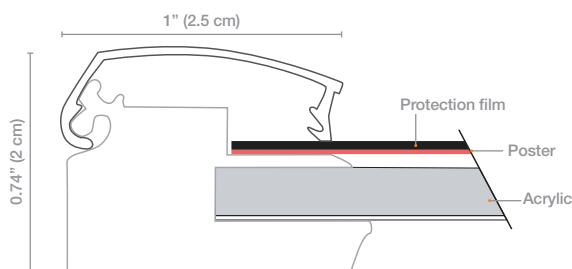

SPECIFICATIONS

Super thin light box, only 3/4" (19 mm) deep
 Frame in clear anodized aluminum, front of snap-frame
 That opens up on all 4 sides for easy change of graphics.
 Built - in on/off switch and supplied with a 10' cord (3 meter)
 Comes with wall hangers for portrait or landscape hanging.

- 32701** Poster size 11" x 17" (280 mm x 432 mm)
- 32703** Poster size 22" x 28" (559 mm x 711 mm)
- 32705** Poster size 24" x 36" (610 mm x 915 mm)
- 32707** Poster size 30" x 40" (762 mm x 1016 mm)

Note: Sizes given are the poster's cut size, the outside dimension is 1"1/4" (32 mm) larger and the visual poster is 3/4" (20 mm) smaller than the poster cut size.

Customized sizes available on request

Snap open frame for easy poster change

Two wall hangers are standard in each product. Moving hangers let the mounting in portrait and landscape position

The unique frame extrusion offers a wide range of mounting or hanging options.